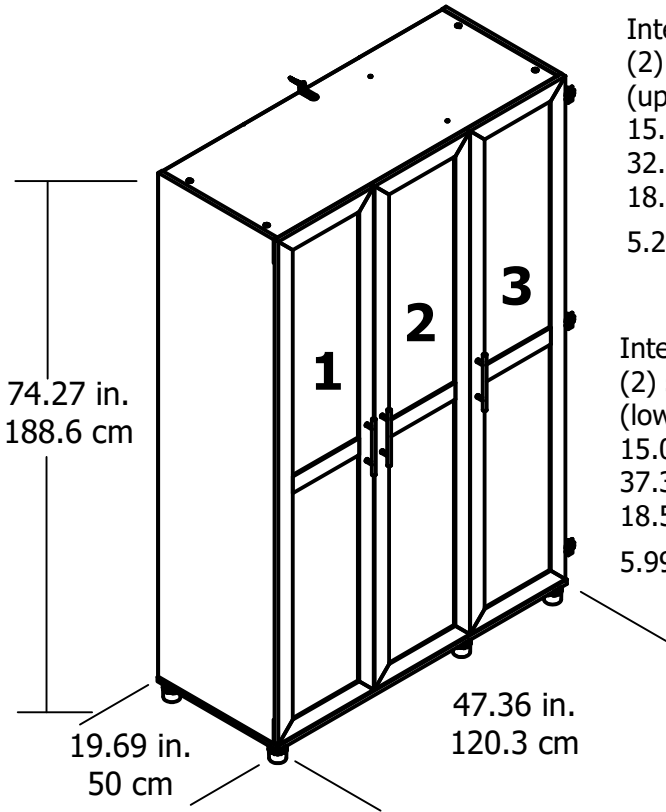

3030

Interior Storage dimensions:
(2) storage spaces (adj heights)
(upper section door 3)
15.0 in. (38.1 cm) W
32.7 in. (83.0 cm) H
18.5 in. (47.1 cm) D
5.25 cubic feet

Interior Storage dimensions:
(2) storage spaces (adj heights)
(lower section door 3)
15.0 in. (38.1 cm) W
37.3 in. (94.8 cm) H
18.5 in. (47.1 cm) D
5.99 cubic feet

Interior Storage dimensions:
(top shelf - doors 1&2)
30.2 in. (76.7 cm) W
13.4 in. (34.0 cm) H
18.5 in. (47.1 cm) D
4.33 cubic feet

Interior Storage dimensions:
(under shelf - doors 1&2)
30.2 in. (76.7 cm) W
143.9 in. (56.7cm) H
18.5 in. (47.1 cm) D
18.33 cubic feet

Wood Breakdown: 92%
Total storage: 33.9 cubic feet

Overall Product Size:
47.36"W x 19.69"D x 74.27"H
120.3cm W x 50.0cm D x 188.6cm H

Maximum Weight Capacities
Unit Weight: 156 lbs. (70.8 kg)