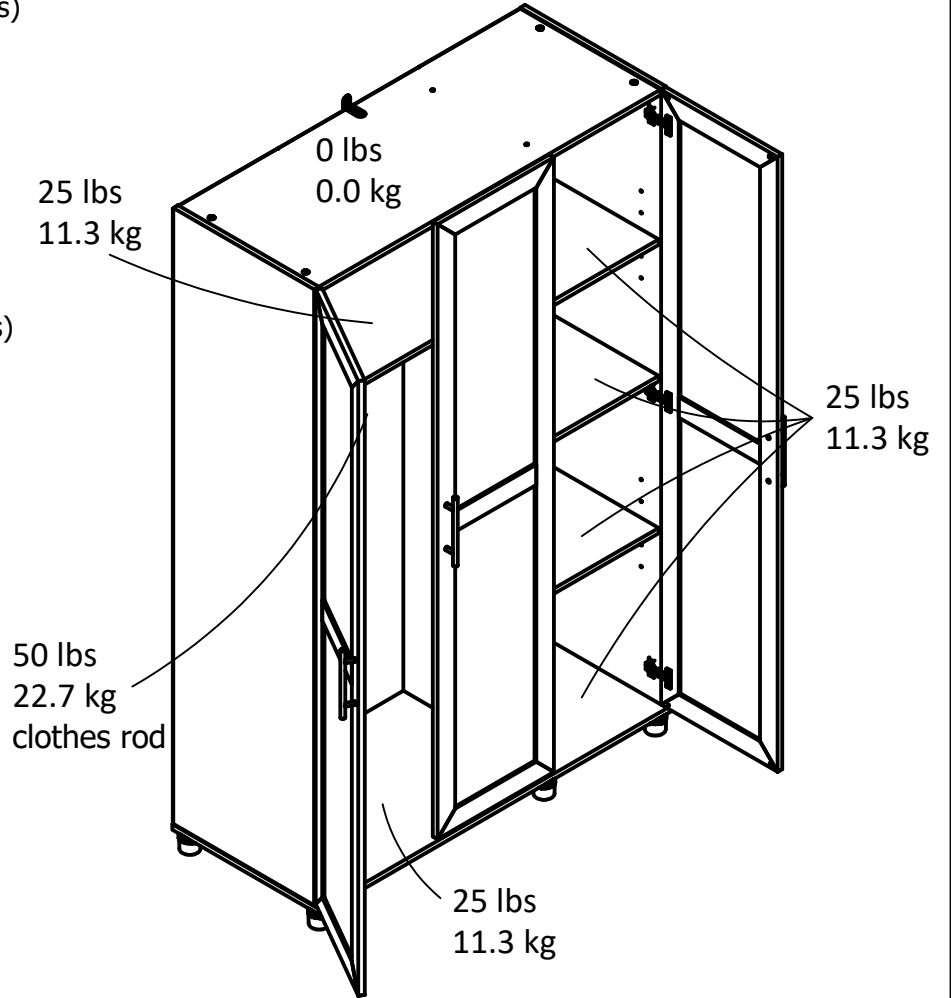

3030

Interior Storage dimensions:
(2) storage spaces (adj heights)
(upper section door 3)
15.0 in. (38.1 cm) W
32.7 in. (83.0 cm) H
18.5 in. (47.1 cm) D
5.25 cubic feet

Interior Storage dimensions:
(2) storage spaces (adj heights)
(lower section door 3)
15.0 in. (38.1 cm) W
37.3 in. (94.8 cm) H
18.5 in. (47.1 cm) D
5.99 cubic feet

Interior Storage dimensions:
(top shelf - doors 1&2)
30.2 in. (76.7 cm) W
13.4 in. (34.0 cm) H
18.5 in. (47.1 cm) D
4.33 cubic feet

Interior Storage dimensions:
(under shelf - doors 1&2)
30.2 in. (76.7 cm) W
143.9 in. (56.7cm) H
18.5 in. (47.1 cm) D
18.33 cubic feet

Wood Breakdown: 92%
Total storage: 33.9 cubic feet

Overall Product Size:
47.36"W x 19.69"D x 74.27"H
120.3cm W x 50.0cm D x 188.6cm H

Maximum Weight Capacities
Unit Weight: 156 lbs. (70.8 kg)